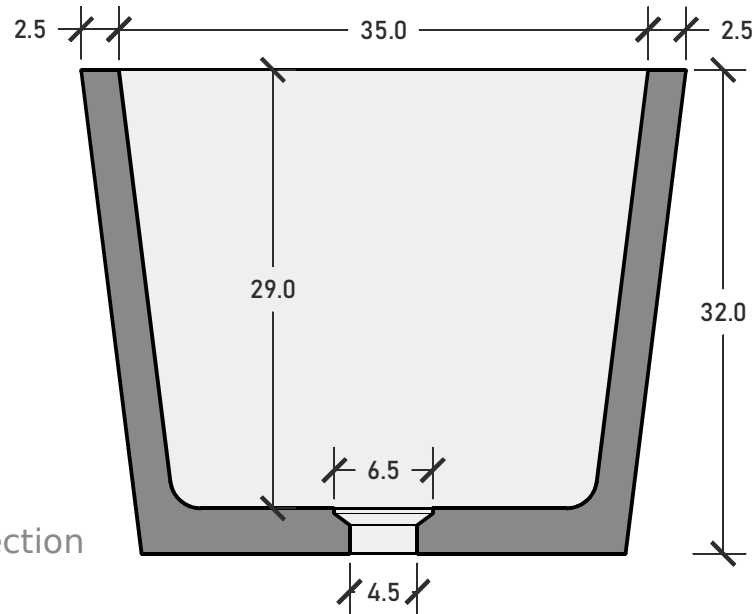

SECCHIO - TR031

Dimensioni | Dimensions 40,0 cm (Ø) x 32,0 cm (h) Peso | Weight 23,00 kg ca.

Pianta | Top

Sez. | Section

Fianco | Side