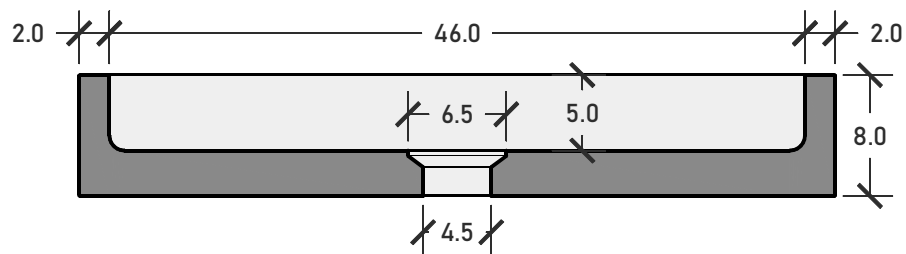

# ROUND DISH - TR082

Dimensioni | Dimensions 50,0 cm (Ø) x 8,0 cm (h)

Peso | Weight 17,00 kg ca.

Pianta | Top

Sez. | Section

Fianco | Side