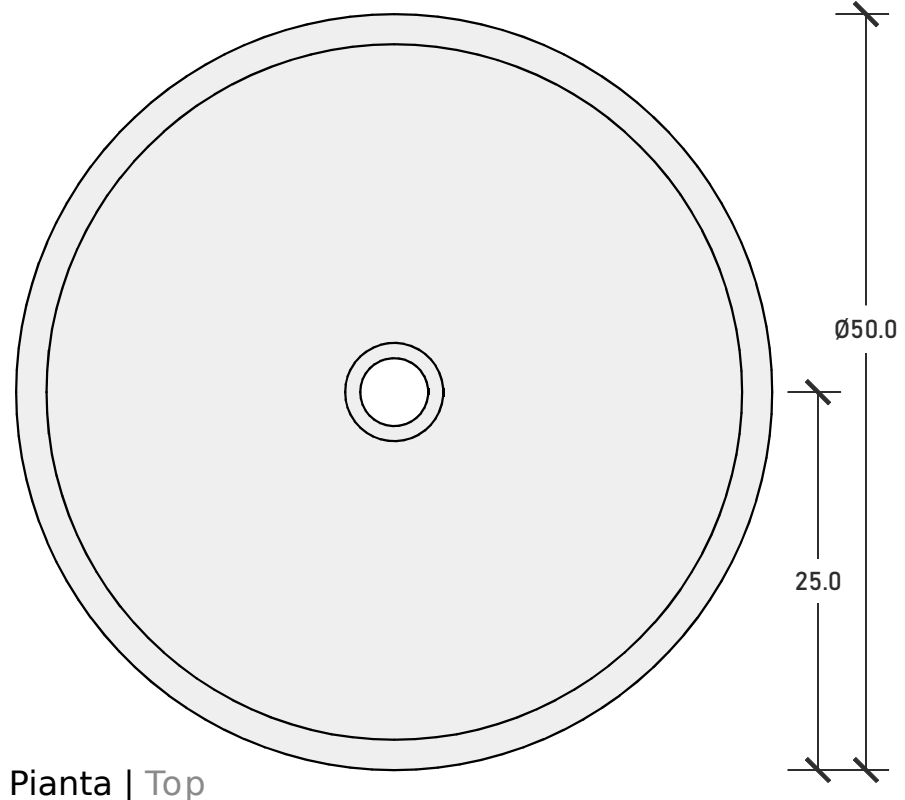

# ROUND DISH - TR082

Dimensioni | Dimensions 50,0 cm (Ø) x 8,0 cm (h)

Peso | Weight 17,00 kg ca.

Pianta | Top

Sez. | Section

Fianco | Side