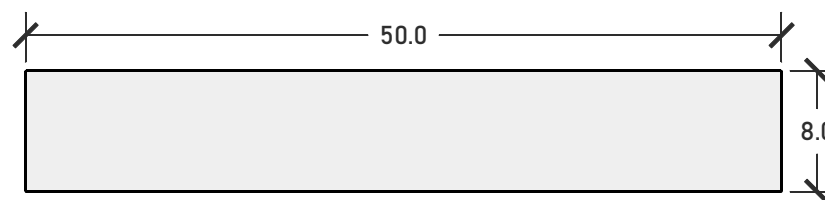

# ROUND DISH - TR082

Dimensioni | Dimensions 50,0 cm (Ø) x 8,0 cm (h)

Peso | Weight 17,00 kg ca.

Pianta | Top

Sez. | Section

Fianco | Side