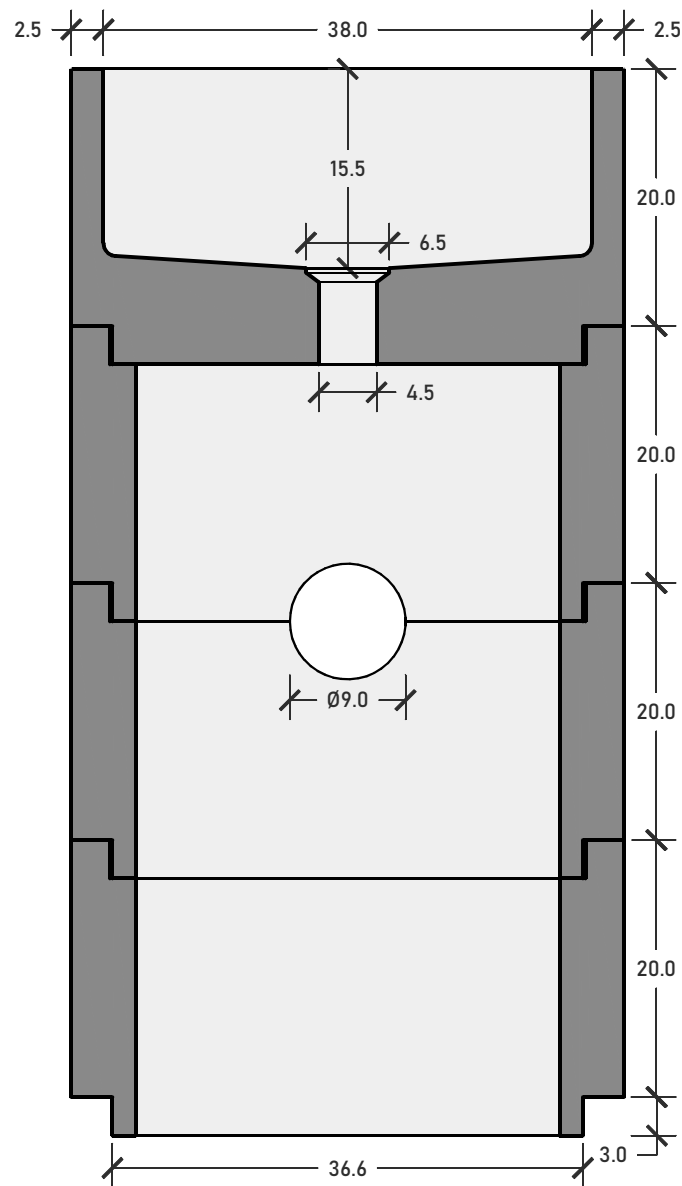

# COLONNA - TR086

Dimensioni | Dimensions 43,0 cm (Ø) x 83,0 cm (h) Peso | Weight 95,00 kg ca.

Pianta | Top

Sez. | Section

Fianco | Side