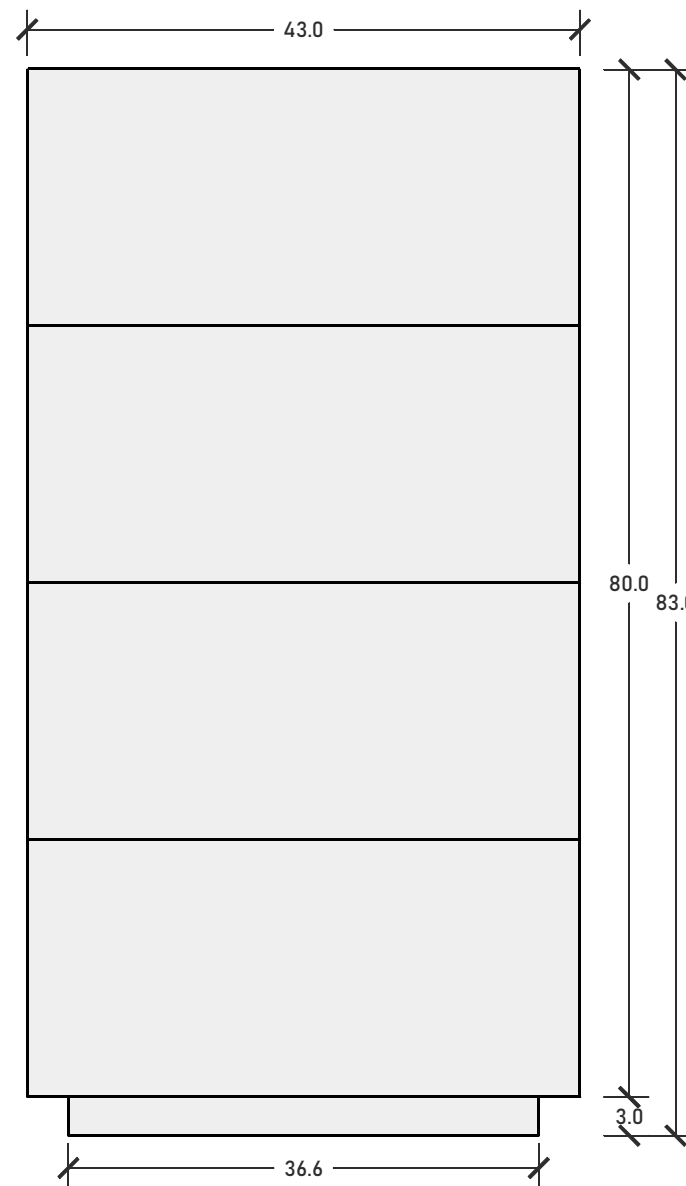

# COLONNA - TR086

Dimensioni | Dimensions 43,0 cm (Ø) x 83,0 cm (h) Peso | Weight 95,00 kg ca.

Pianta | Top

Sez. | Section

Fianco | Side